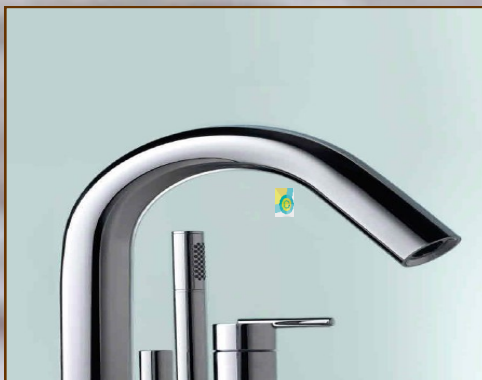

FAUCET

- *FLOOR MOUNTED FAUCET*