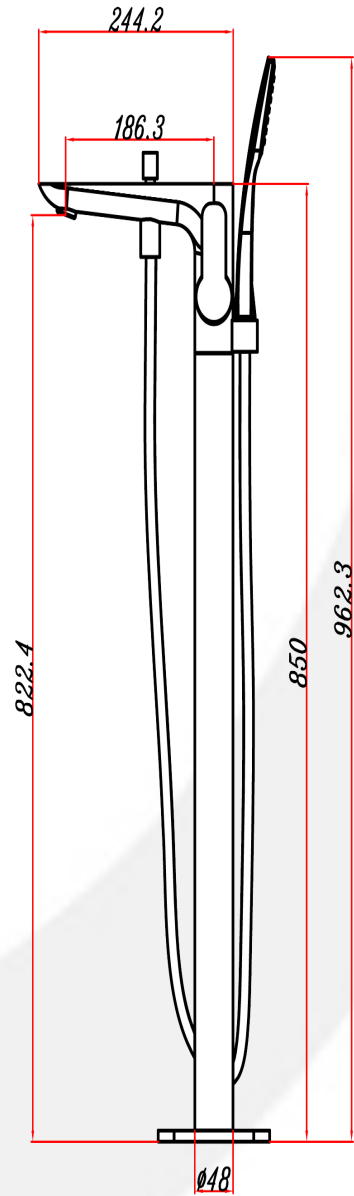

FLOOR MOUNTED FAUCET BRASS CHROME

MODEL FF-005