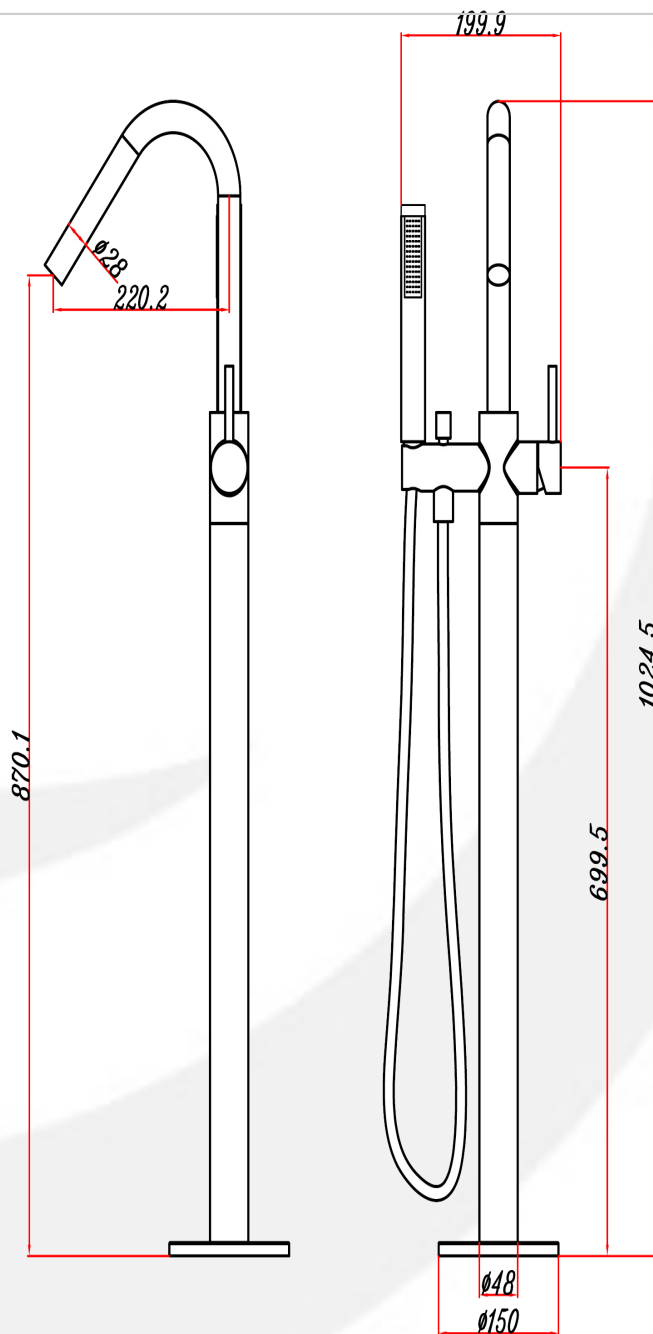

FLOOR MOUNTED FAUCET

BRASS CHROME

Round sharp bended spout