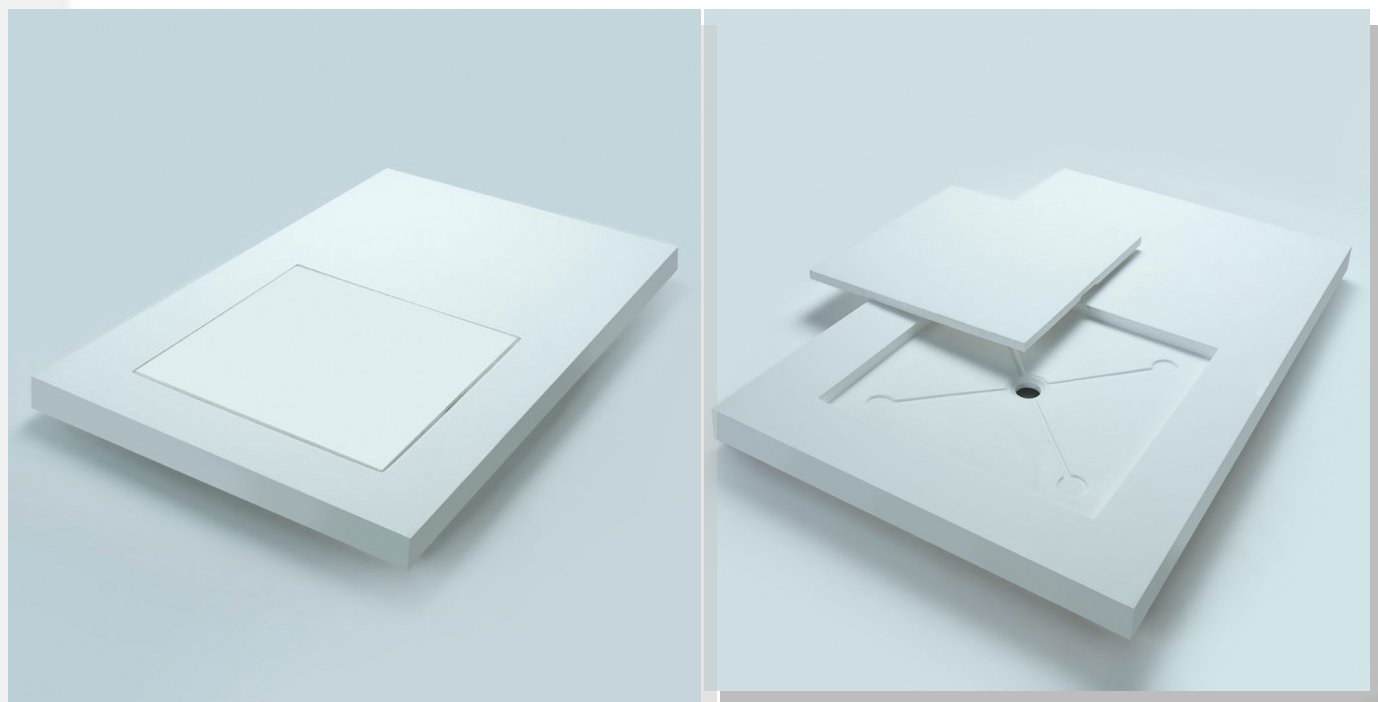

# FASHION SIMPLE DESIGN

A close-up photograph of a light-colored, textured surface, possibly a wall or ceiling, with a white, irregularly shaped object or mark on it. The texture is uneven and organic, with various shades of beige and cream. The white object has a jagged, almost crystalline edge, suggesting it might be a piece of plaster or a specific design element. The lighting is soft and even, highlighting the subtle variations in the surface texture.

---

ST480  
SQUARE  
900 (L)X 900(W)

SHOWER TRAY  
SOLID SURFACE

ST481  
RECTANGOLO  
1200 (L)X 800(W)

SHOWER TRAY  
Solid Surface  
NEW GENERATION

ST490  
RECTANGOLO

SHOWER TRAY  
SOLID SURFACE

**SIZES:**