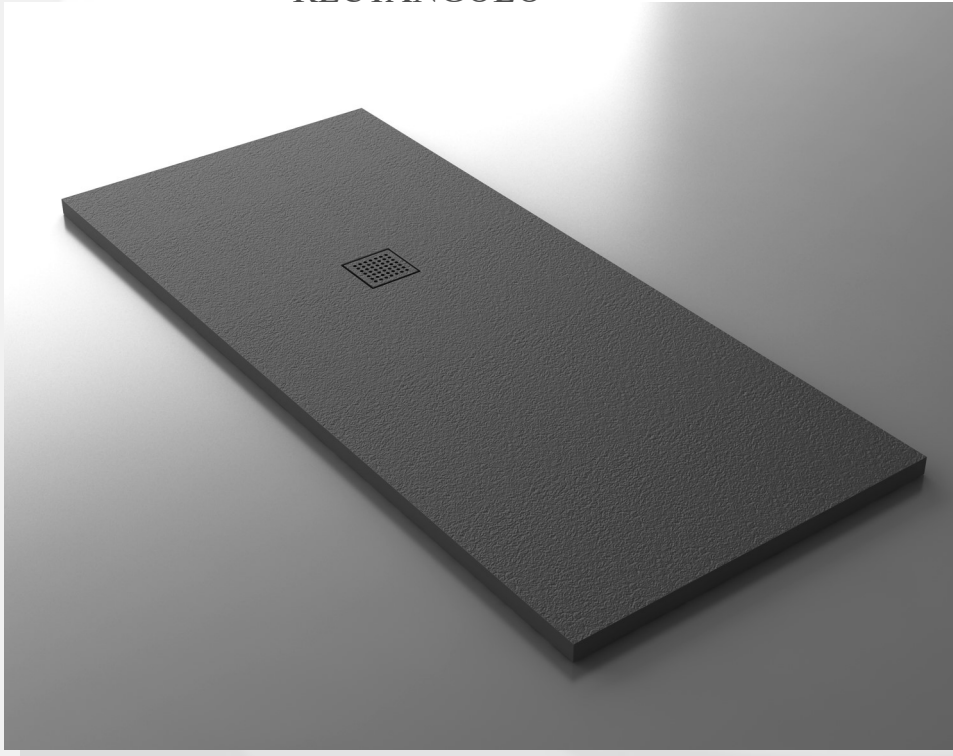

SHOWER TRAY

SOLID SURFACE

ST411
RECTANGOLO

SIZES:
1200(L)x800(W)x30(H),
1400(L)x900(W)x30(H),
2000(L)x900(W)x30(H)