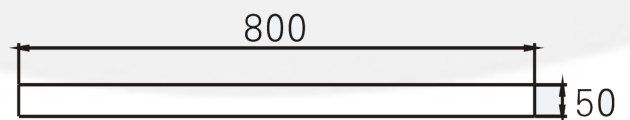

SHOWER TRAY

SOLID SURFACE

ST411
RECTANGOLO

SIZES:
1200(L)x800(W)x30(H),
1400(L)x900(W)x30(H),
2000(L)x900(W)x30(H)

ST412
CORNER
900(L)x900(W)x30(H)