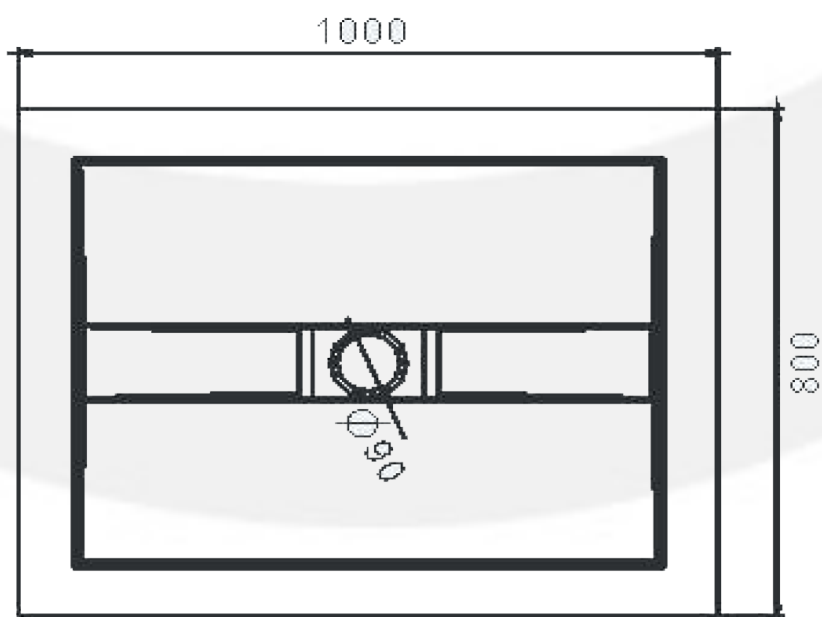

ST410
RECTANGOLO