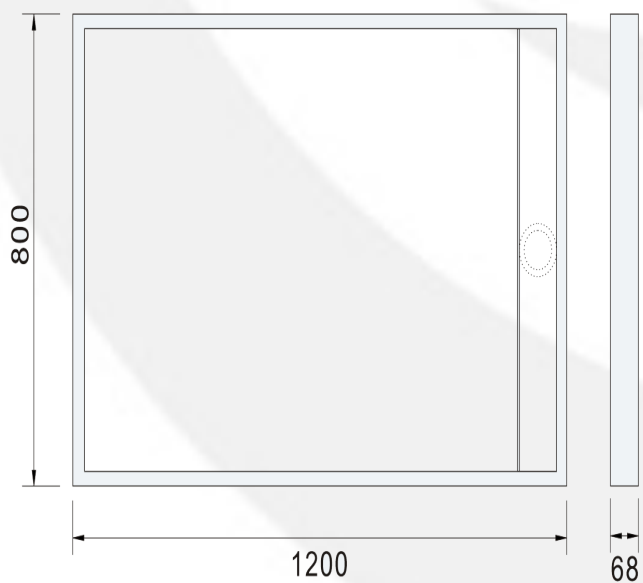

ST481
RECTANGOLO
1200 (L)X 800(W)