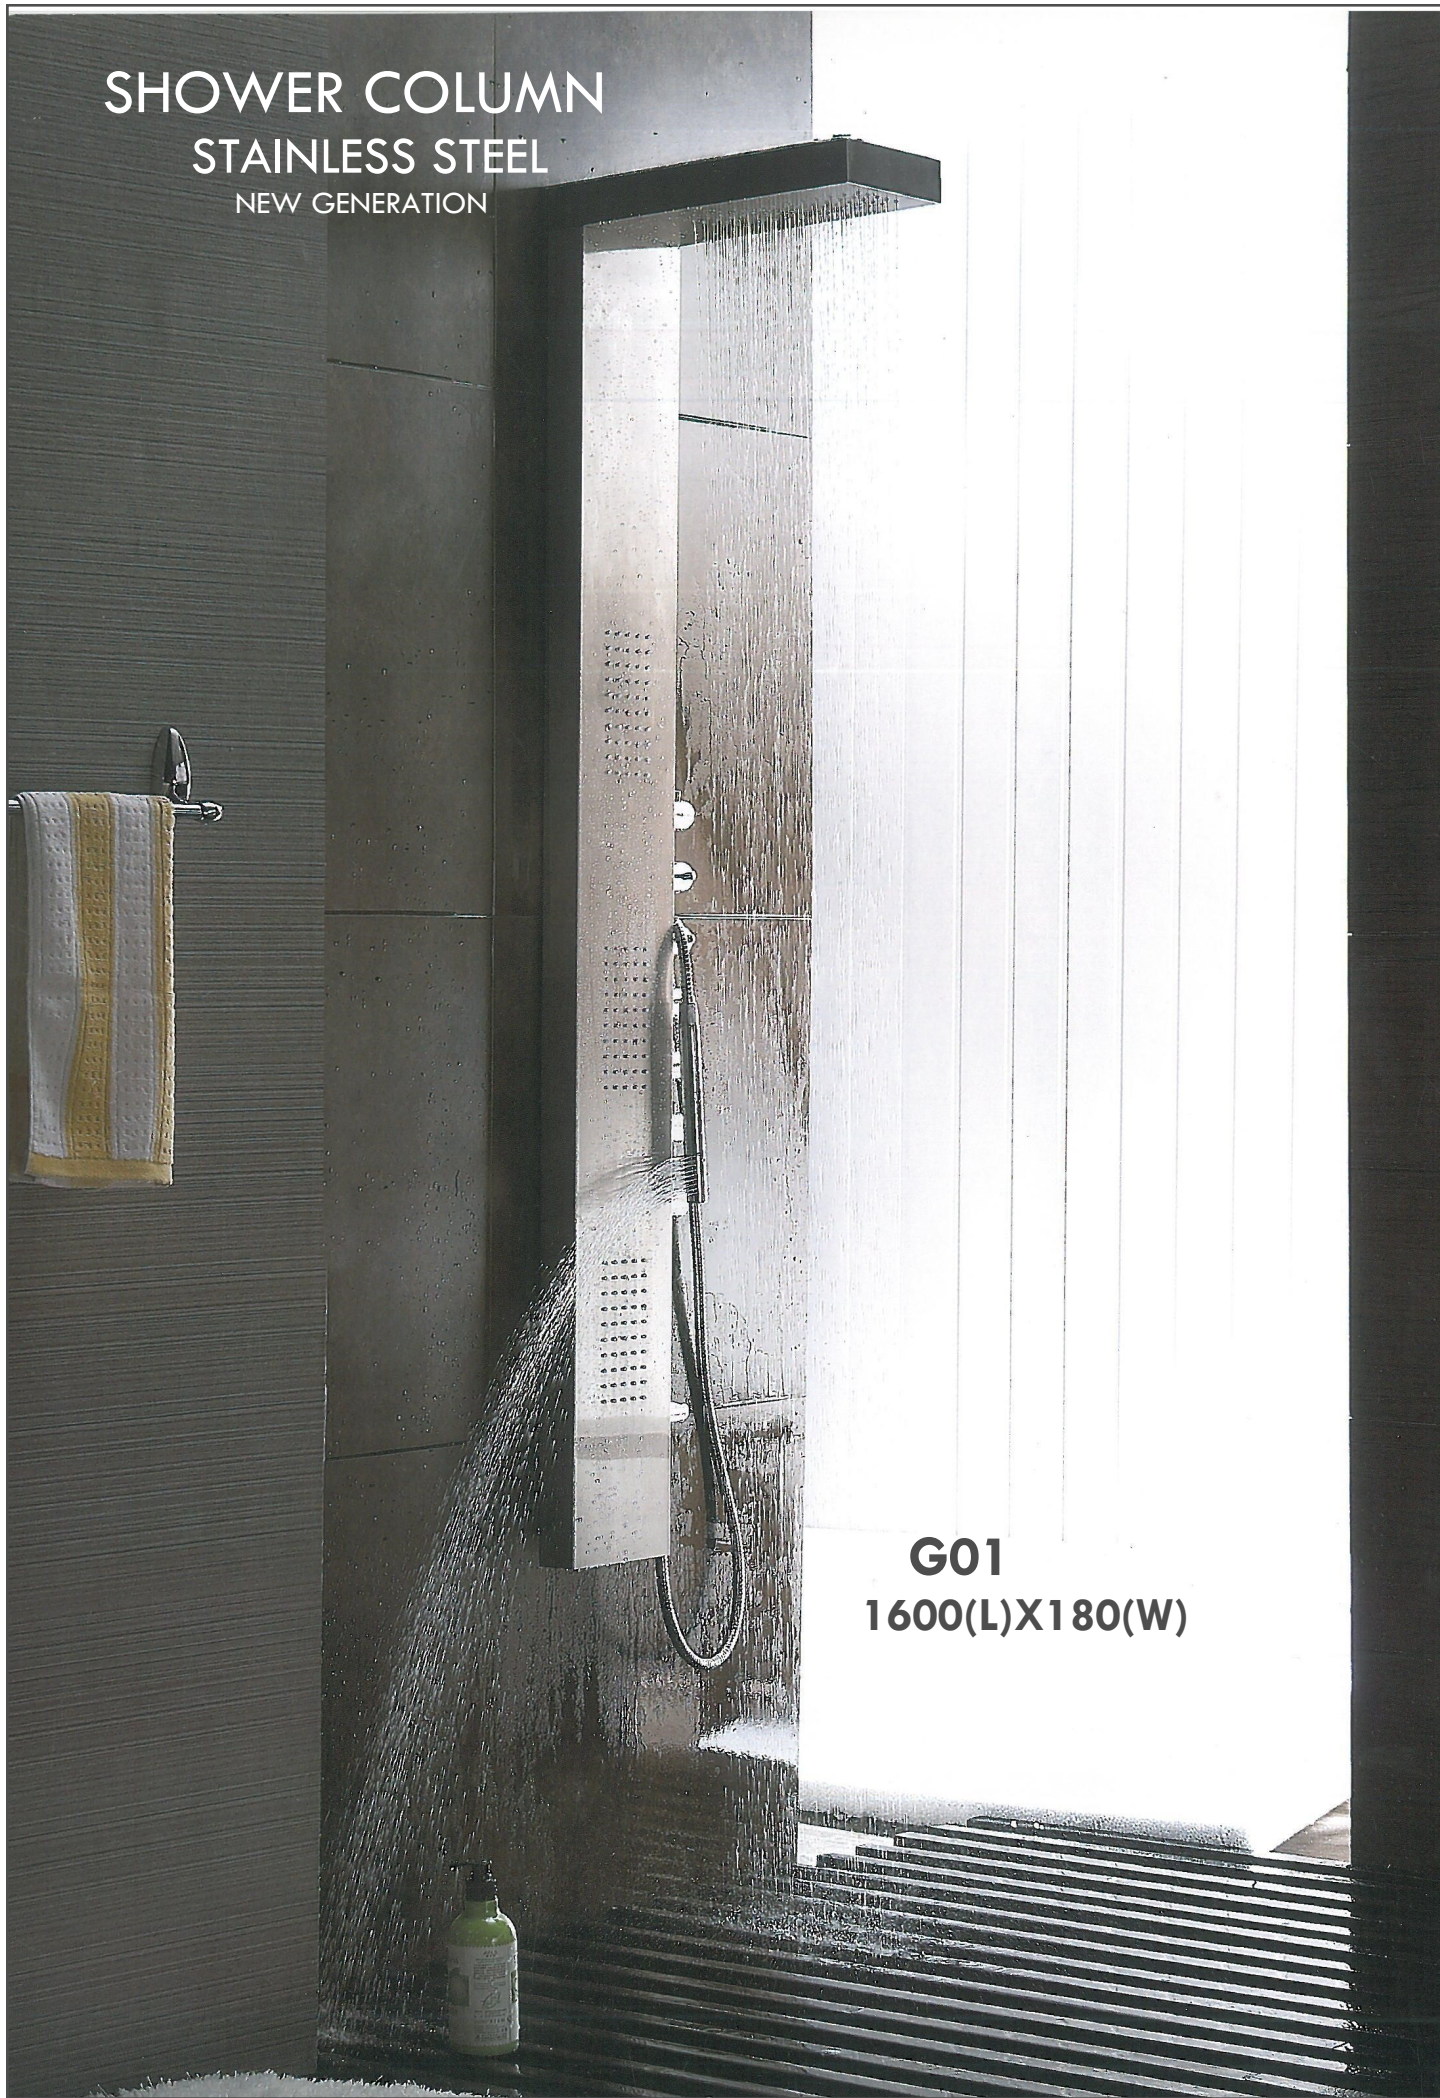

# SHOWER COLUMN

STAINLESS STEEL

**G76**  
1500 (L)X 190(W)

**G157**  
1500 (L)X 190(W)

SHOWER COLUMN  
STAINLESS STEEL  
NEW GENERATION

**G01**  
**1600(L)X180(W)**