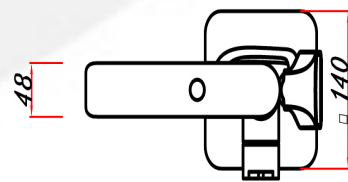

FLOOR MOUNTED FAUCET BRASS CHROME

MODEL FF-005