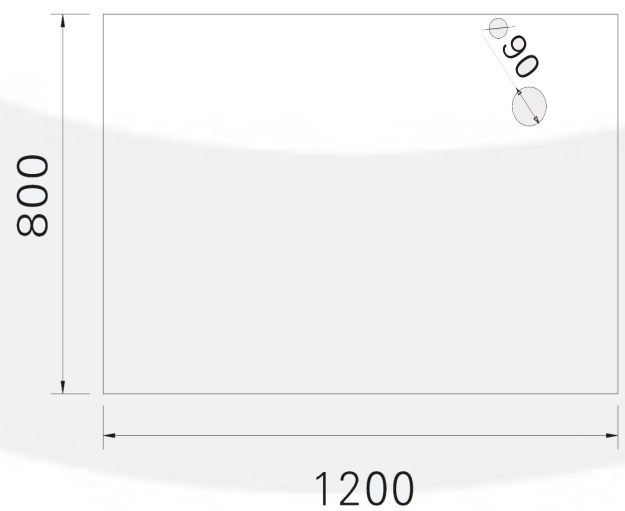

ST411
RECTANGOLO