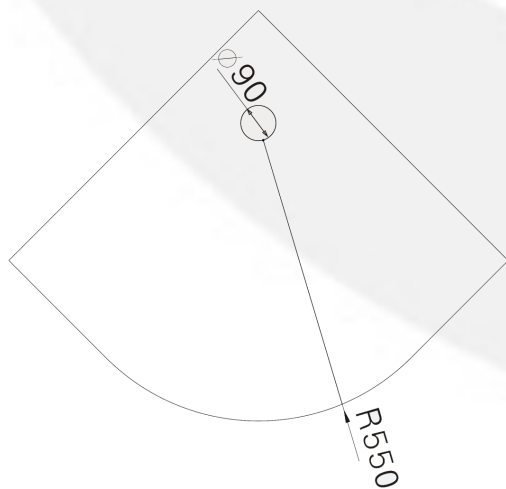

SHOWER TRAY

SOLID SURFACE

SIZES:
1200(L)x800(W)x30(H),
1400(L)x900(W)x30(H),
2000(L)x900(W)x30(H)

ST412
CORNER
900(L)x900(W)x30(H)