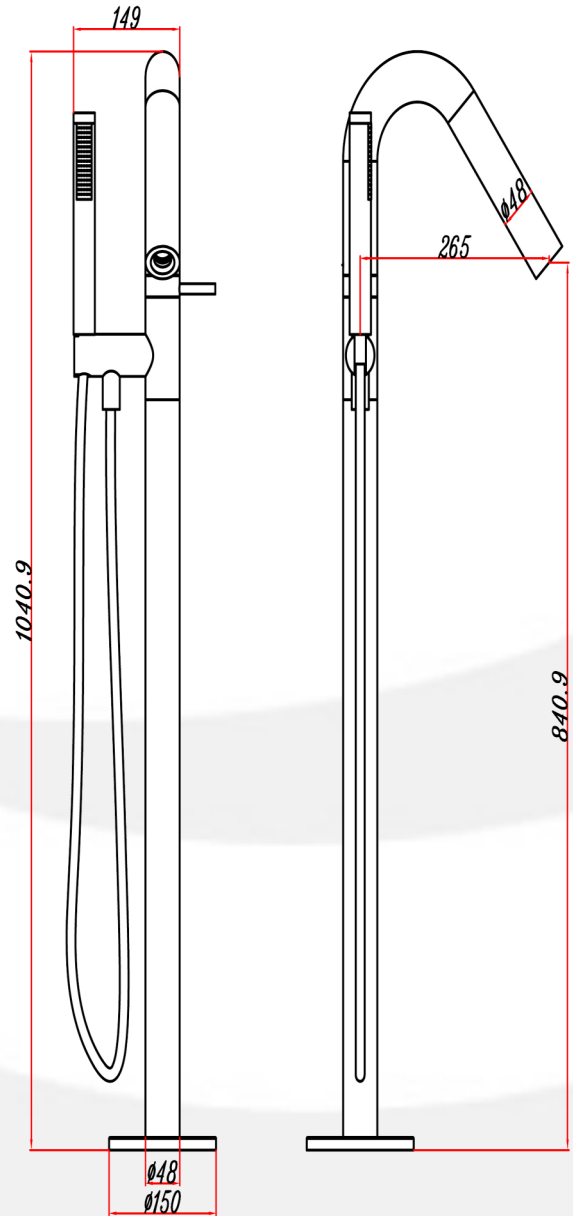

FLOOR MOUNTED FAUCET
BRASS CHROME
Round sharp bended spout

MODEL FF-008