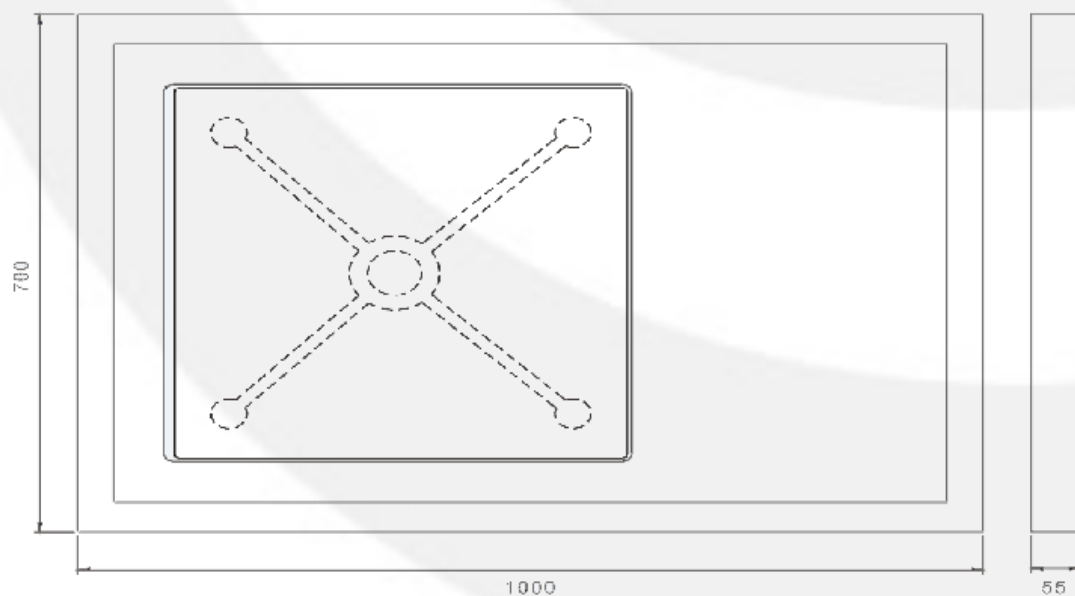

---

ST480  
SQUARE  
900 (L)X 900(W)

SHOWER TRAY  
SOLID SURFACE

ST481  
RECTANGOLO  
1200 (L)X 800(W)

SHOWER TRAY  
Solid Surface  
NEW GENERATION

ST490  
RECTANGOLO

SHOWER TRAY  
SOLID SURFACE

**SIZES:**