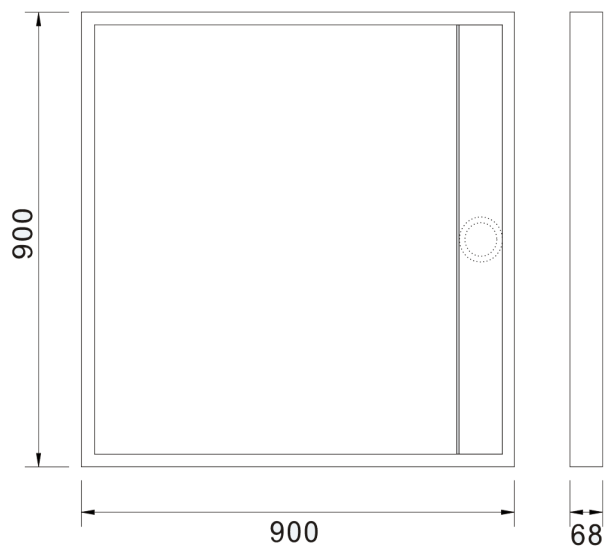

ST481
RECTANGOLO
1200 (L)X 800(W)