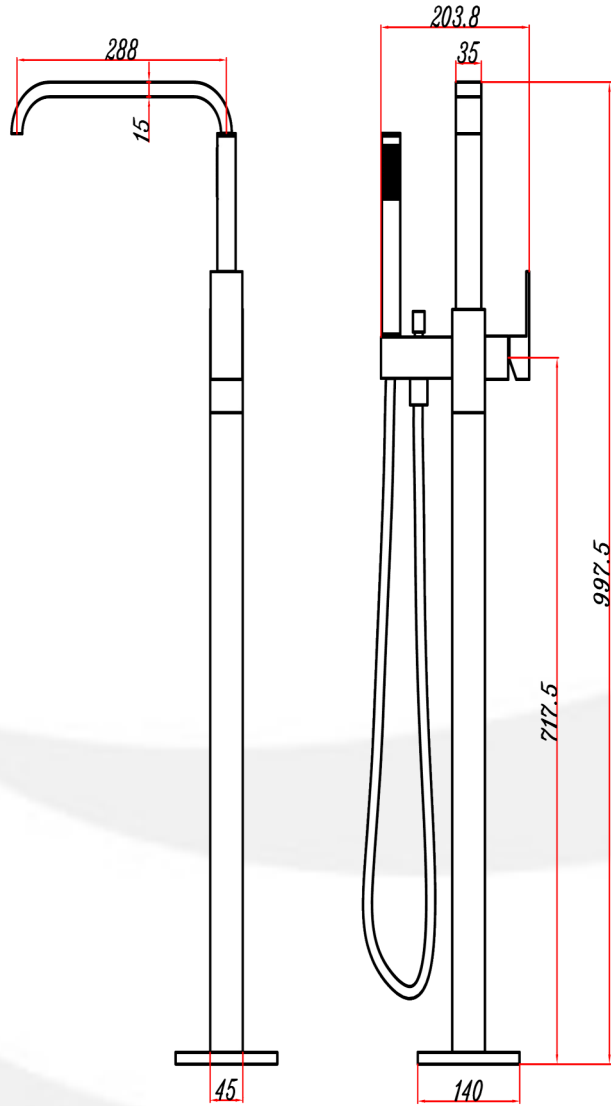

FLOOR MOUNTED FAUCET
BRASS CHROME
Square, bended spout

MODEL FF-003