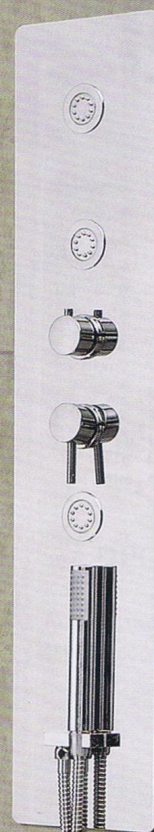

SHOWER DESIGN
STAINLESS STEEL
NEW GENERATION

LTA013
500(L)X200(W)
1000(L)X200(W)