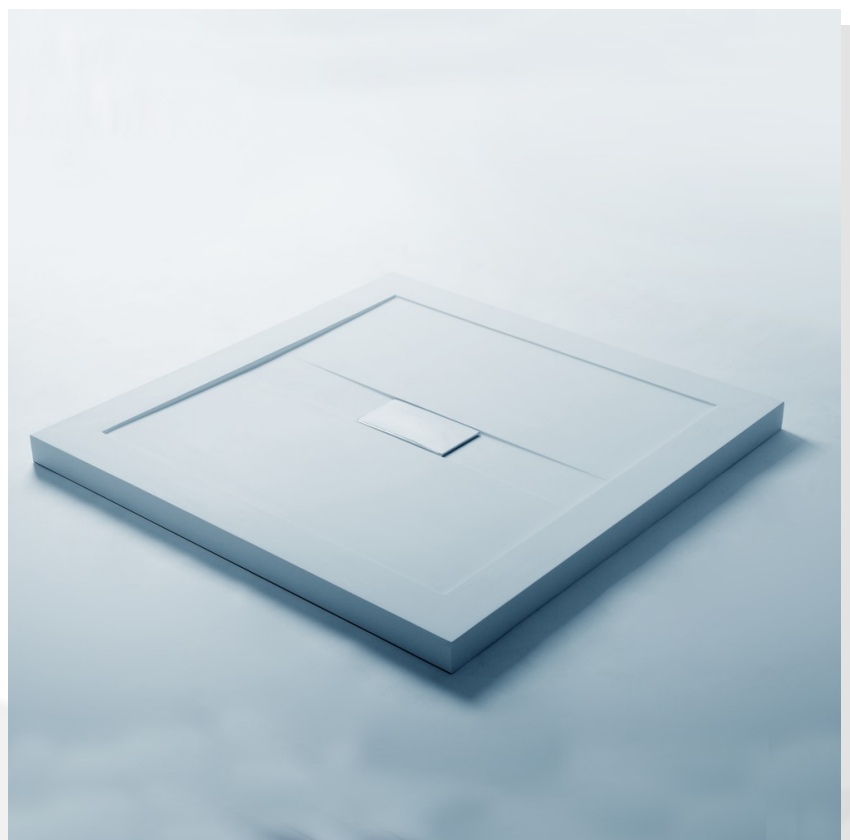

ST410
RECTANGOLO

SHOWER TRAY
SOLID SURFACE

SIZES:

1000 (L)x800(W)x50(H),
1200 (L)x800(W)x50(H),
1400 (L)x800(W)x50(H),